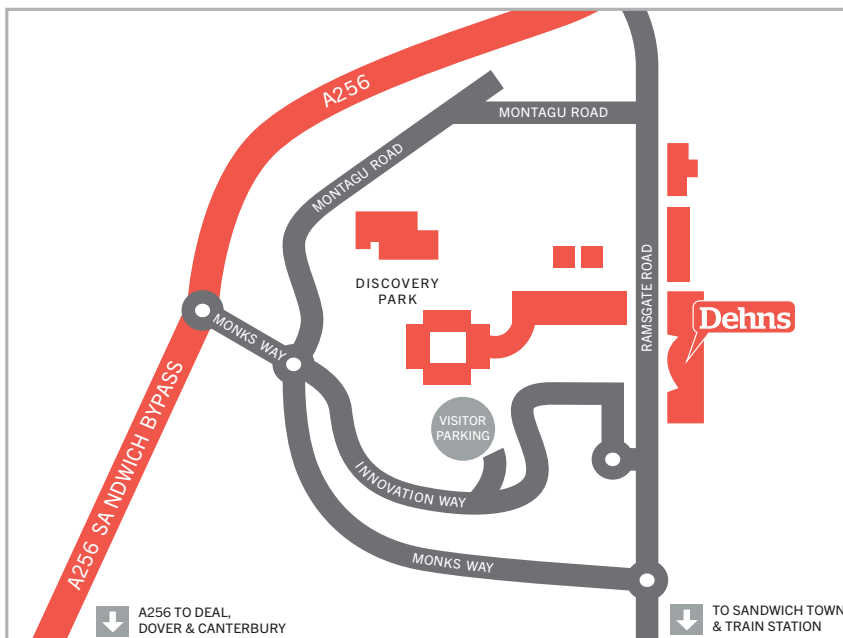

Sandwich office

Discovery Park House
Discovery Park
Ramsgate Road
Sandwich CT13 9ND
United Kingdom

T: +44 (0)1273 244200

E: sandwich@dehns.com

By car

Travelling from London and the M25

Follow the A2/M2 east. Take the A299 Thanet Way and then the A256 south until you reach the roundabout at Monks Way. Go straight on at the next roundabout into Innovation Way and then into the designated Visitor Parking area.

From Canterbury and Ashford

Take the A28 north and then follow the A253 to join the A299 eastbound. Turn right onto the A256 south and follow it until you reach the roundabout at Monks Way. Go straight on at the next roundabout into Innovation Way and then into the designated Visitor Parking area.

From Dover and Deal

Follow the A256 north until you reach the roundabout at Monks Way. Go straight on at the next roundabout into Innovation Way and then into the designated Visitor Parking area.

Parking

Visitor parking is provided in the car park on Innovation Way, as shown in the map above. Upon arrival, please report to Visitor Reception.

Train

Direct trains run frequently from London St. Pancras International and London Charing Cross to Sandwich and Ramsgate stations.

Direct trains also run frequently from London Victoria and London Cannon Street to Ramsgate station.

Discovery Park is a 5 minute taxi ride from Sandwich station and a 15 minute taxi ride from Ramsgate station.

If you are arriving into Sandwich or Ramsgate station you can call the following for a taxi:

Sandwich Cars on 01304 617424 or
Central Cars, Ramsgate, on 01843 595595