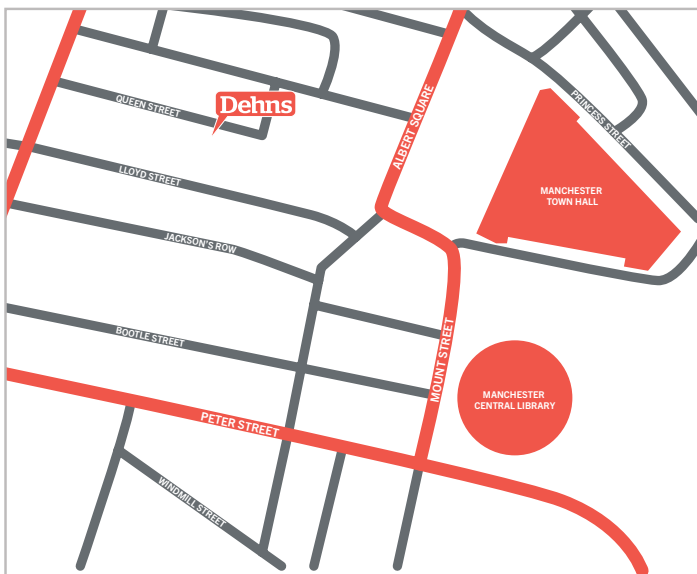

Manchester office

Suite 8
3rd Floor
Alexandra Buildings
Queen Street
Manchester
M2 5HX

T: +44 (0)161 470 8030
E: manchester@dehns.com

By car

Parking is available via metered parking on various roads near to our office.

By plane

Manchester Airport is around 20 minutes by train to Manchester Piccadilly (the main train station in Manchester)). Trains run from the airport every 10 minutes, 7 days a week.

Alternatively, a taxi will take around 30-40 minutes from the airport to our office, depending on traffic and the time of day.

By train

The nearest train station is Deansgate Station (10 minute walk), but Manchester Piccadilly, the main train station (20 minute walk or 10 minute taxi) and Victoria Station (15 minute walk or 10 minute taxi) are also close by.

By tram

The nearest Metrolink tram stop to our office is St Peter's Square. From St Peter's Square, it is a 5 minute walk to the office.